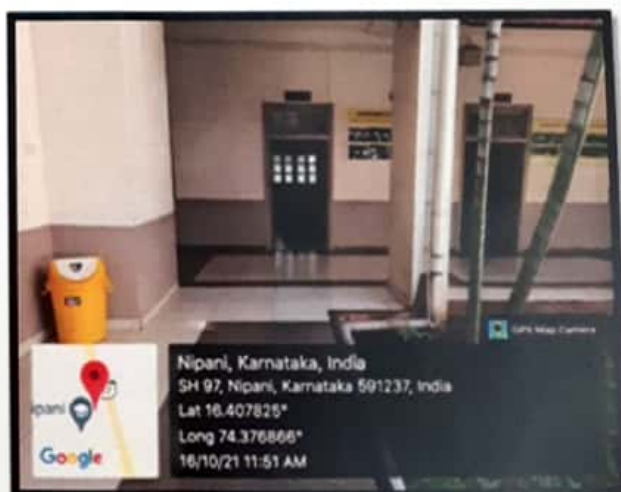

K.L.E. Society's
**G.I. BAGEWADI ARTS, SCIENCE AND COMMERCE
COLLEGE, NIPANI**

Accredited at 'A' level by NAAC with CGPA 3.35
Affiliated to Rani Channamma University, Belagavi, Karnataka, India

2. Solid Waste Management

Waste Bins