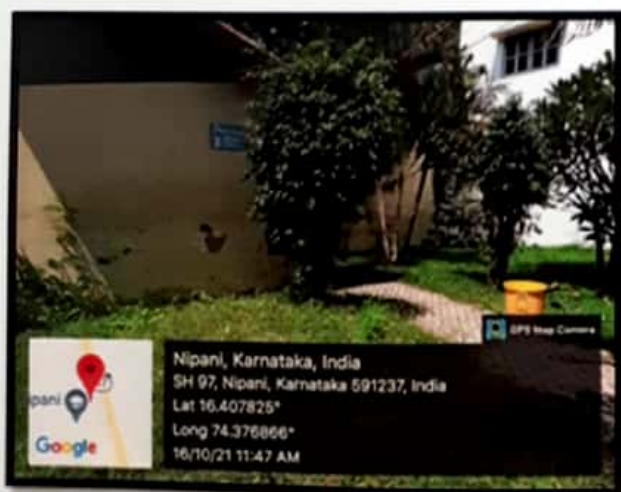

K.L.E. Society's
**G.I. BAGEWADI ARTS, SCIENCE AND COMMERCE
COLLEGE, NIPANI**

Accredited at 'A' level by NAAC with CGPA 3.35
Affiliated to Rani Channamma University, Belagavi, Karnataka, India

2. Solid Waste Management

Waste Bins