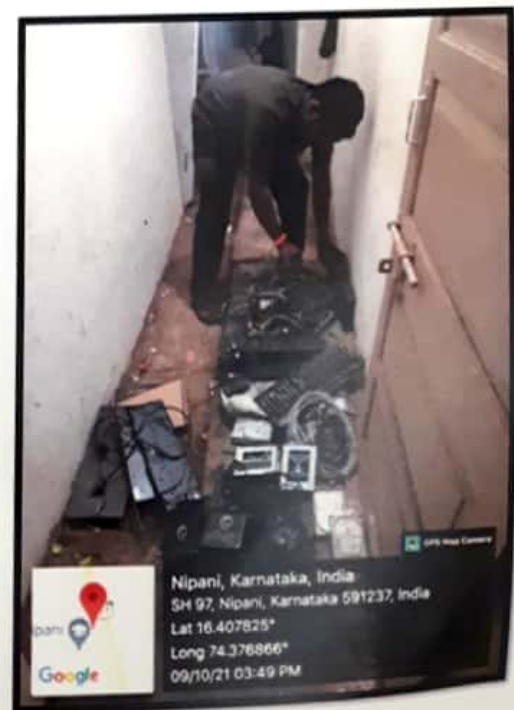

K.L.E. Society's
**G.I. BAGEWADI ARTS, SCIENCE AND COMMERCE
COLLEGE, NIPANI**

Accredited at 'A' level by NAAC with CGPA 3.35
Affiliated to Rani Channamma University, Belagavi, Karnataka, India

4. E- Waste Management

Geotagged Photos